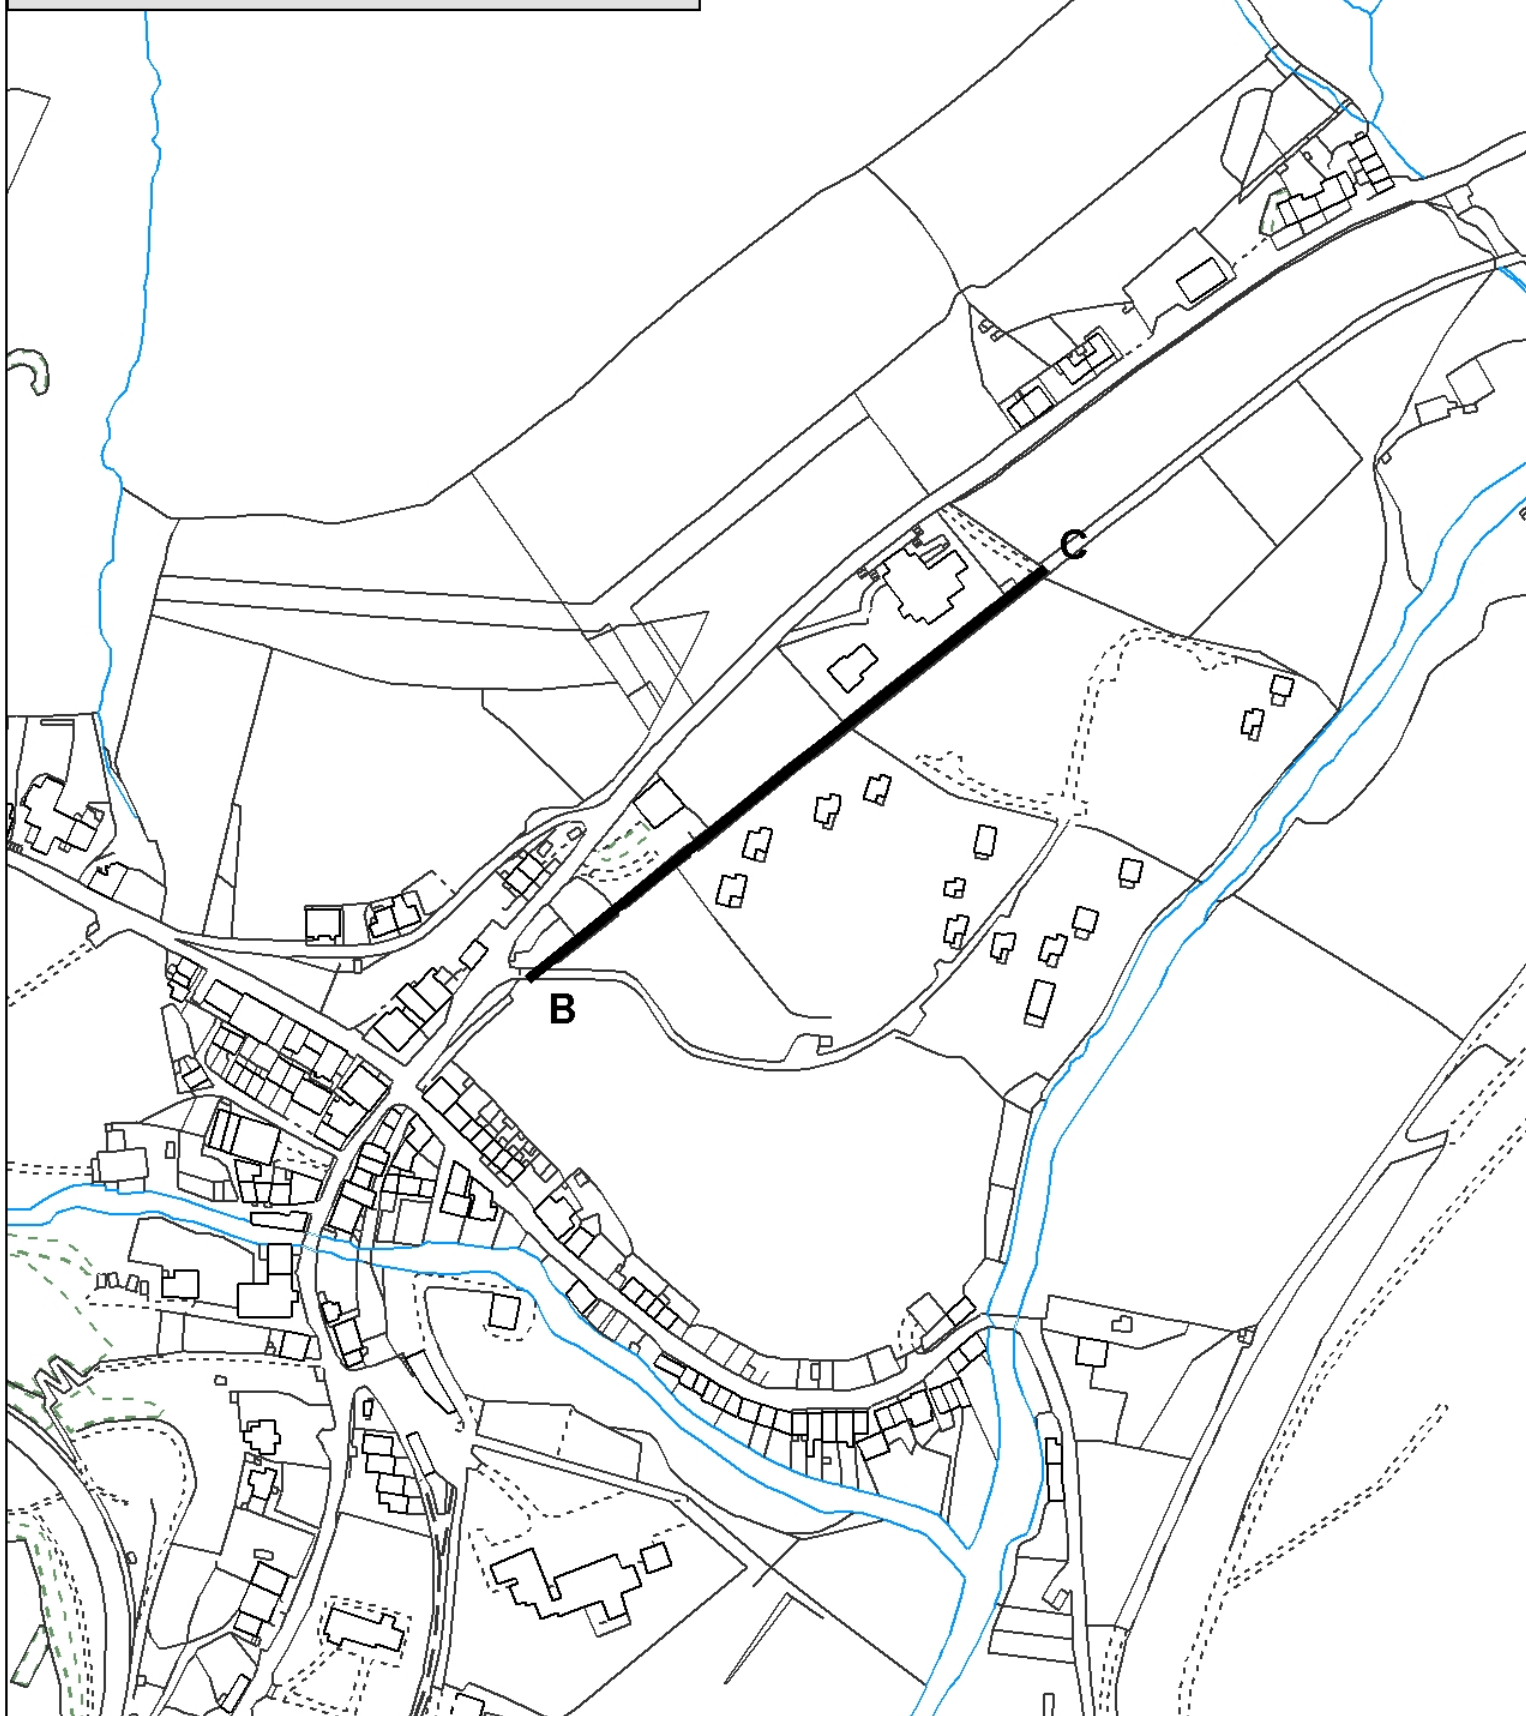

N

Cyf Grid / Grid Ref : SH 7565 0802

Graddfa / Scale : 1:2,500

Llwybr Darganfod Dyfi: Corris "D". Gorchymyn Adain 26, Deddf Priffyrdd 1980

Dyfi Biosphere Paths: Corris "D". Section 26 Order, Highways Act 1980